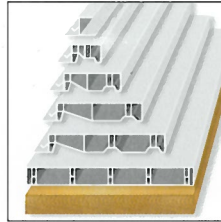

## PVC Brickmould

Increase the character of your home by adding brickmould to your windows, available in a range of sizes and colours.

Nail fin available on 2" brickmoulds and 1½" brickmoulds. Slope sill available on all 2" brickmoulds.

## Interior

We customize jamb extensions in PVC and unfinished wood to your individual needs. Drywall return is also available for alternative interior finishes.

Diagram shows drywall return in topmost position, followed by jamb extensions.