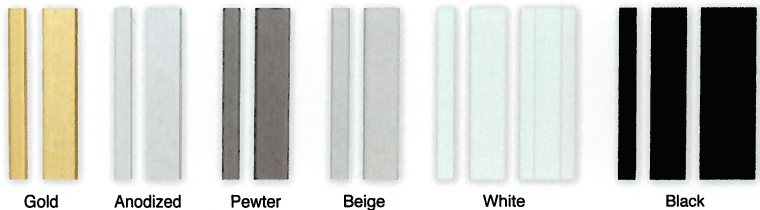

## Obscure Glass Options

Consider an obscured glass to increase privacy and comfort in your home.

Rain

Gluechip

Pinhead

Satin

## Internal Grill Options

Many grill configurations are available to suit your home. Common configurations are shown to the side.

Grills are available in 5/16" and 5/8", with an additional 1" contour option in black and white. Additional grill colours available.